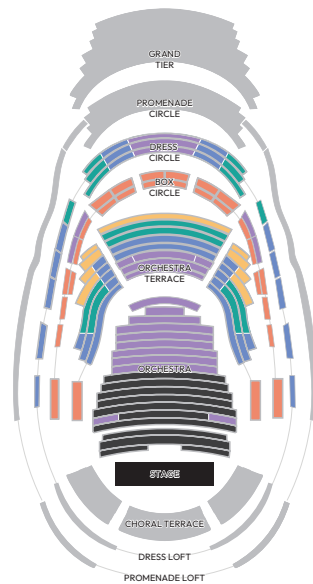

	Pops 7 7 Concerts Save up to 15%	Choose Your Own 4 Concerts Save up to 12%
 Price Level Box*	\$1,337	\$729
 Price Level Premium	\$980	\$580
 Price Level 1	\$861	\$512
 Price Level 2	\$714	\$424
 Price Level 3	\$504	\$300
 Price Level 4	\$266	\$160

*Additional Box Circle Club membership required.
See next page for more information.

SEGERSTROM HALL

For concerts in Segerstrom Hall you will be seated in comparable seats per your selected price level.