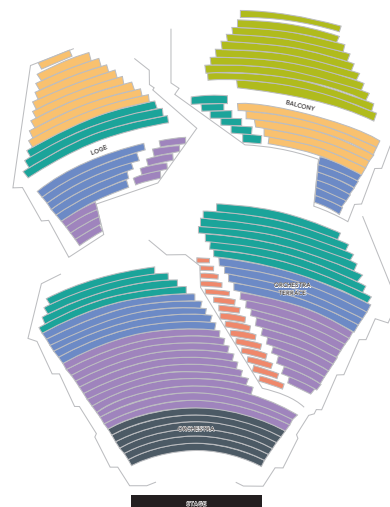

	Pops 7 7 Concerts Save up to 15%	Choose Your Own 4 Concerts Save up to 12%
 Price Level Box*	\$1,337	\$729
 Price Level Premium	\$980	\$580
 Price Level 1	\$861	\$512
 Price Level 2	\$714	\$424
 Price Level 3	\$504	\$300
 Price Level 4	\$266	\$160

*Additional Box Circle Club membership required.
See next page for more information.

SEGERSTROM HALL

For concerts in Segerstrom Hall you will be seated in comparable seats per your selected price level.