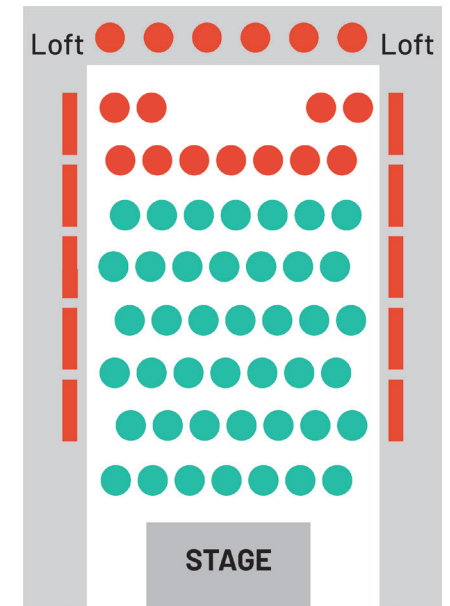

SEASON TICKET PRICING

Samueli Theater

ALL 3 CONCERTS	PRICE
PRICE LEVEL 1	$270
PRICE LEVEL 2	$216

RENEW TODAY AND SAVE UP TO 10%