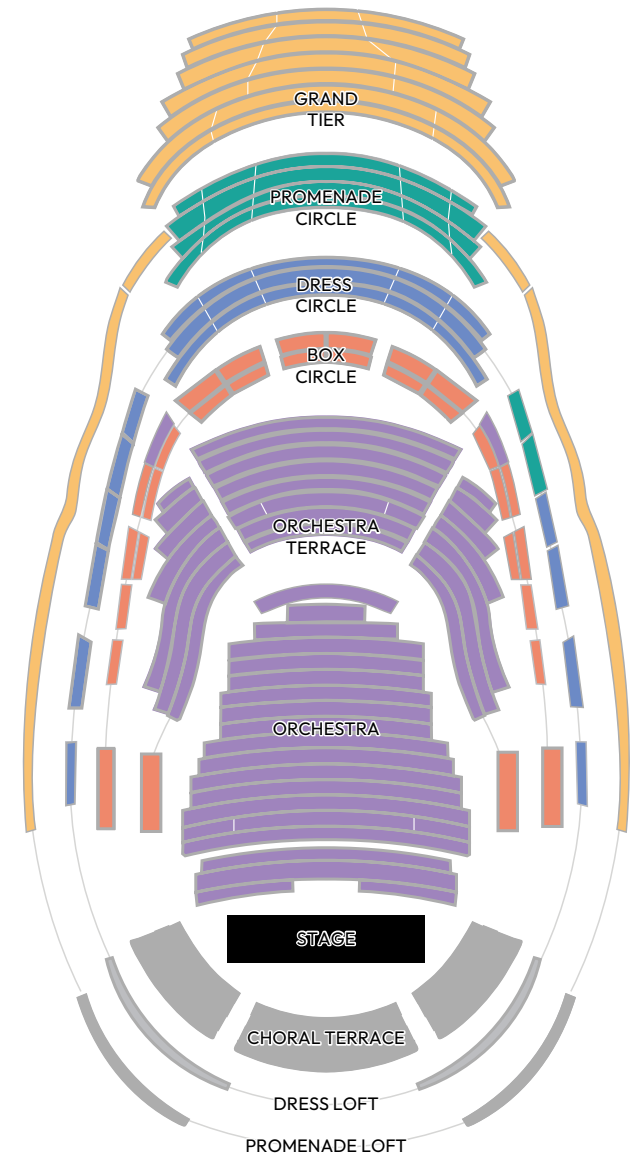

SCAN: Scan the QR code with your mobile device.

SUBSCRIBER PRICING

	Box Circle	\$199
	Price Level 1	\$159
	Price Level 2	\$129
	Price Level 3	\$90
	Price Level 4	\$65

* A \$17 Subscription service fee per package will be added for all price levels.